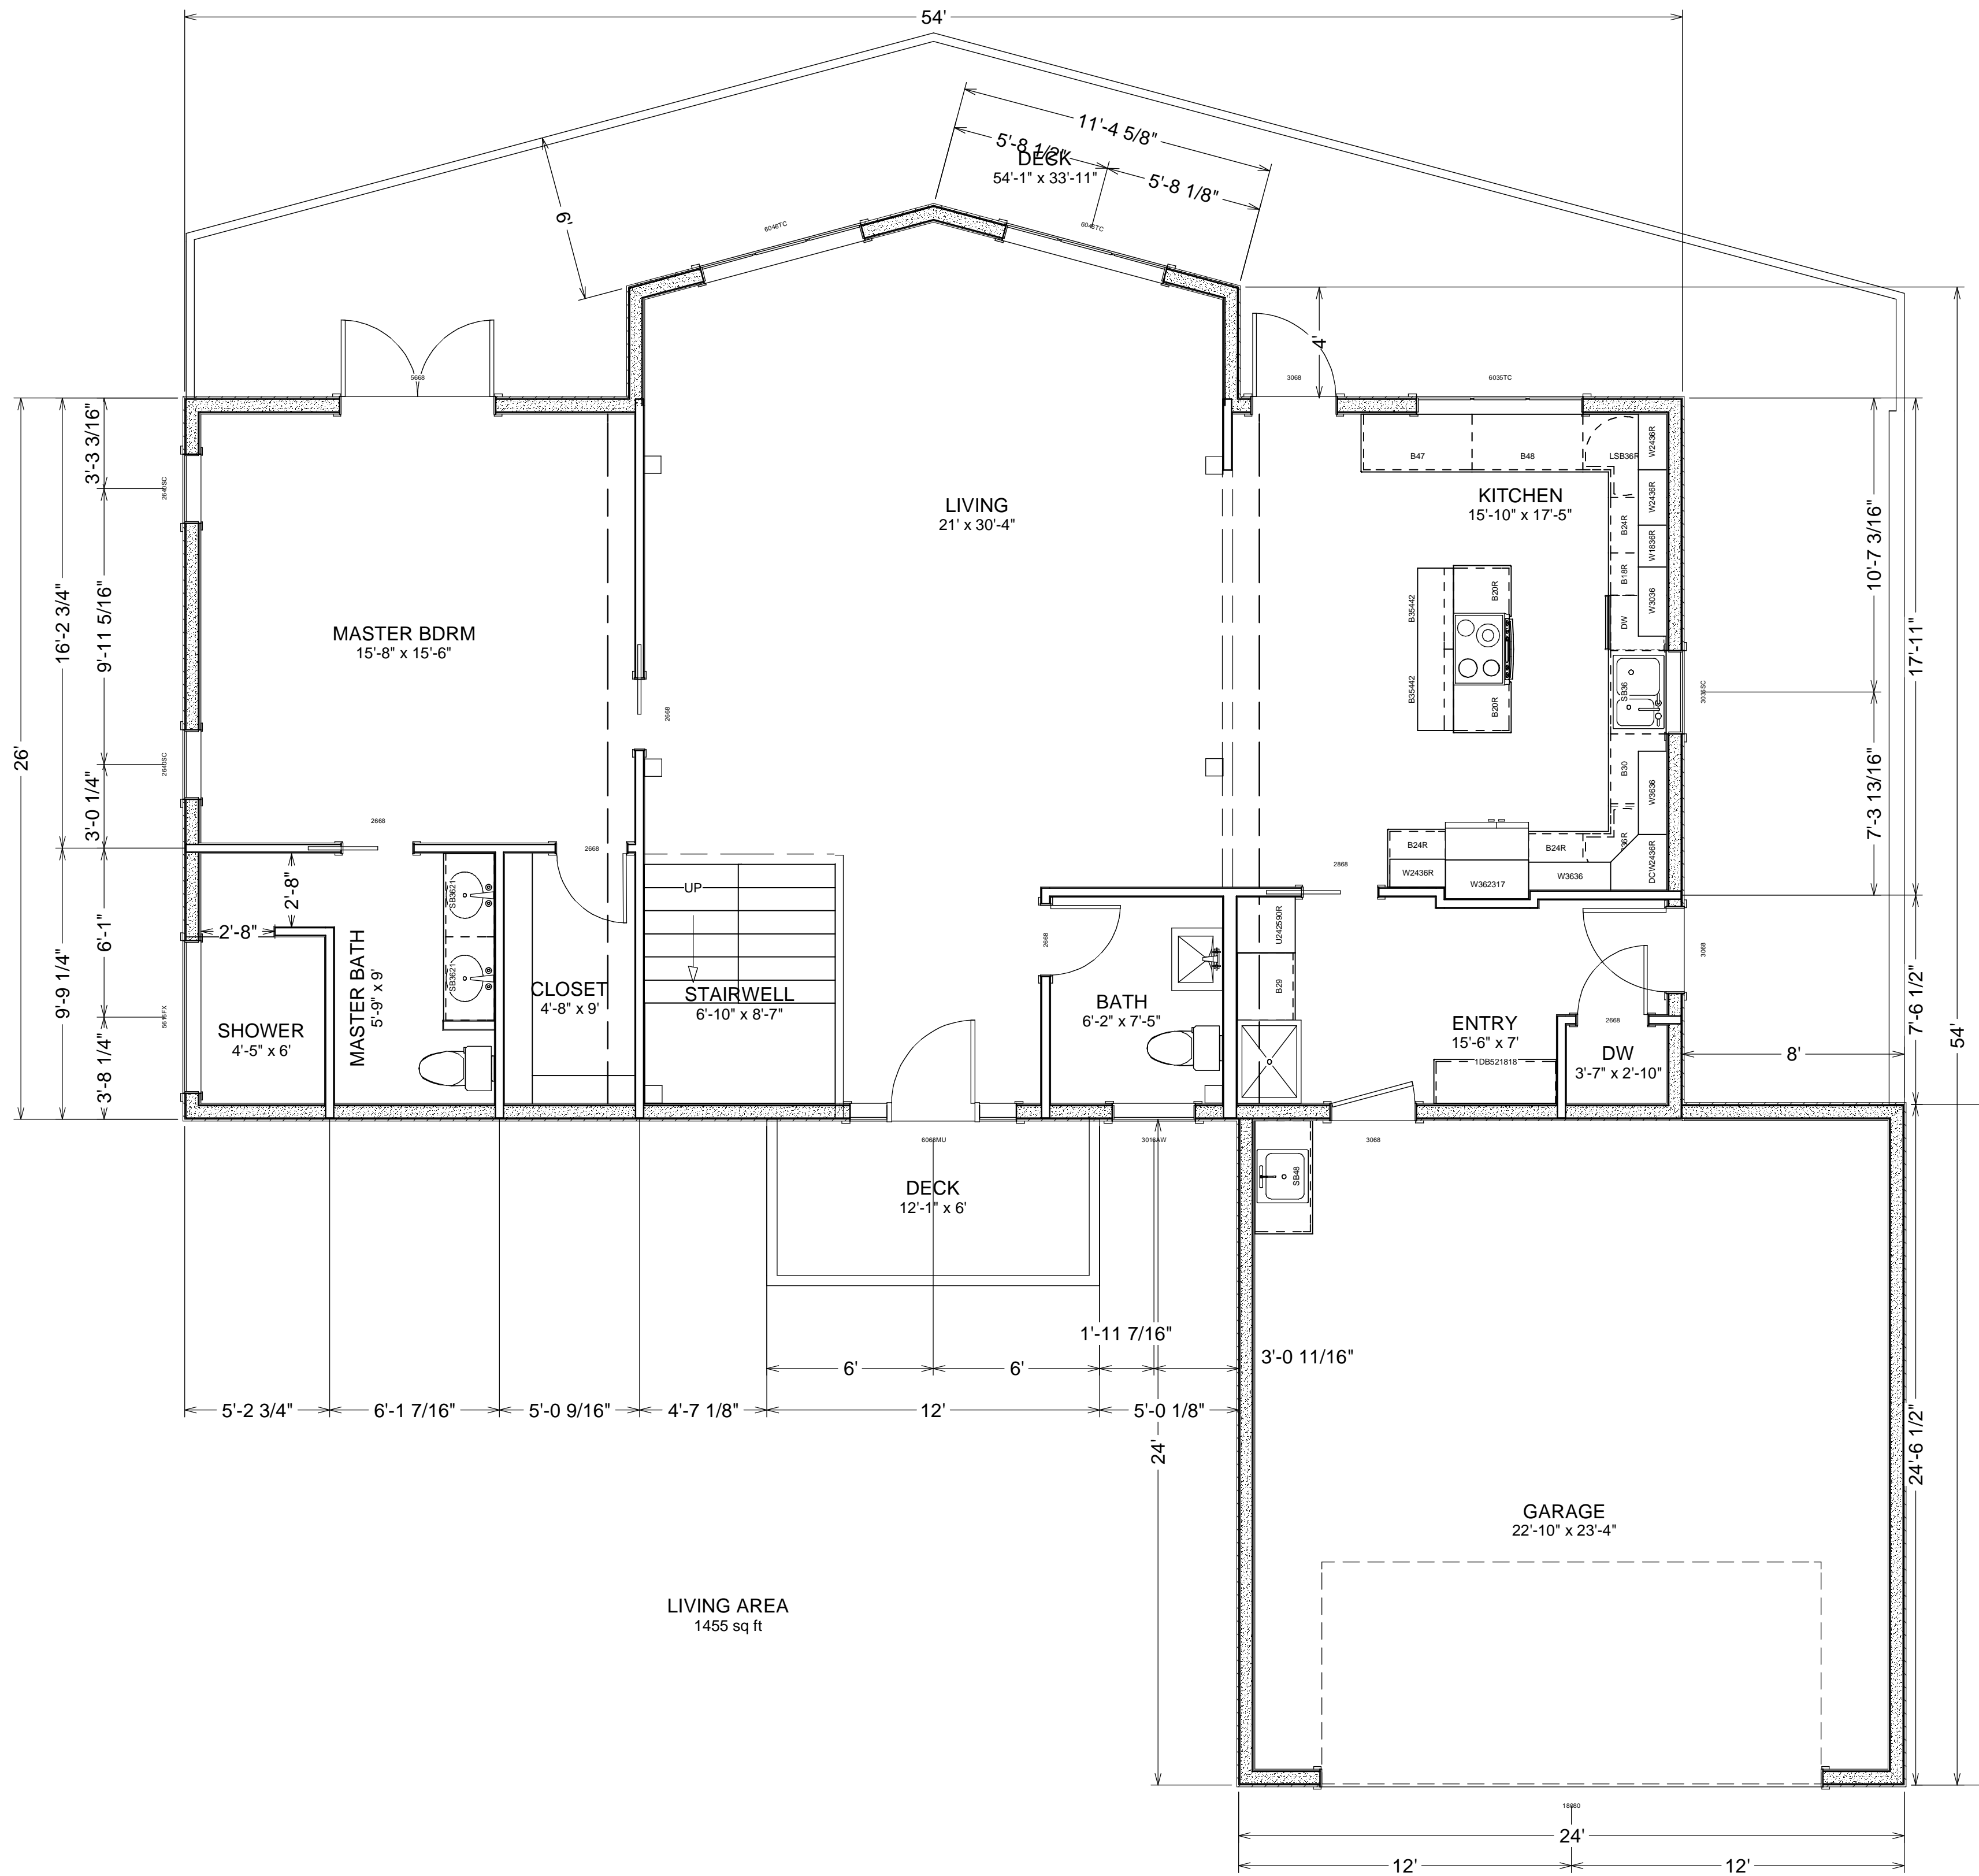

Date:
9/11/15

Erskin Construction
Design by: **Todd Erskin**

Hoten Home

Main Floor
Scale: 1/4" = 1'

Date:
9/11/15

Erskin Construction
Design by: **Todd Erskin**

Hoten Home

Main Floor
Scale: 1/4" = 1'